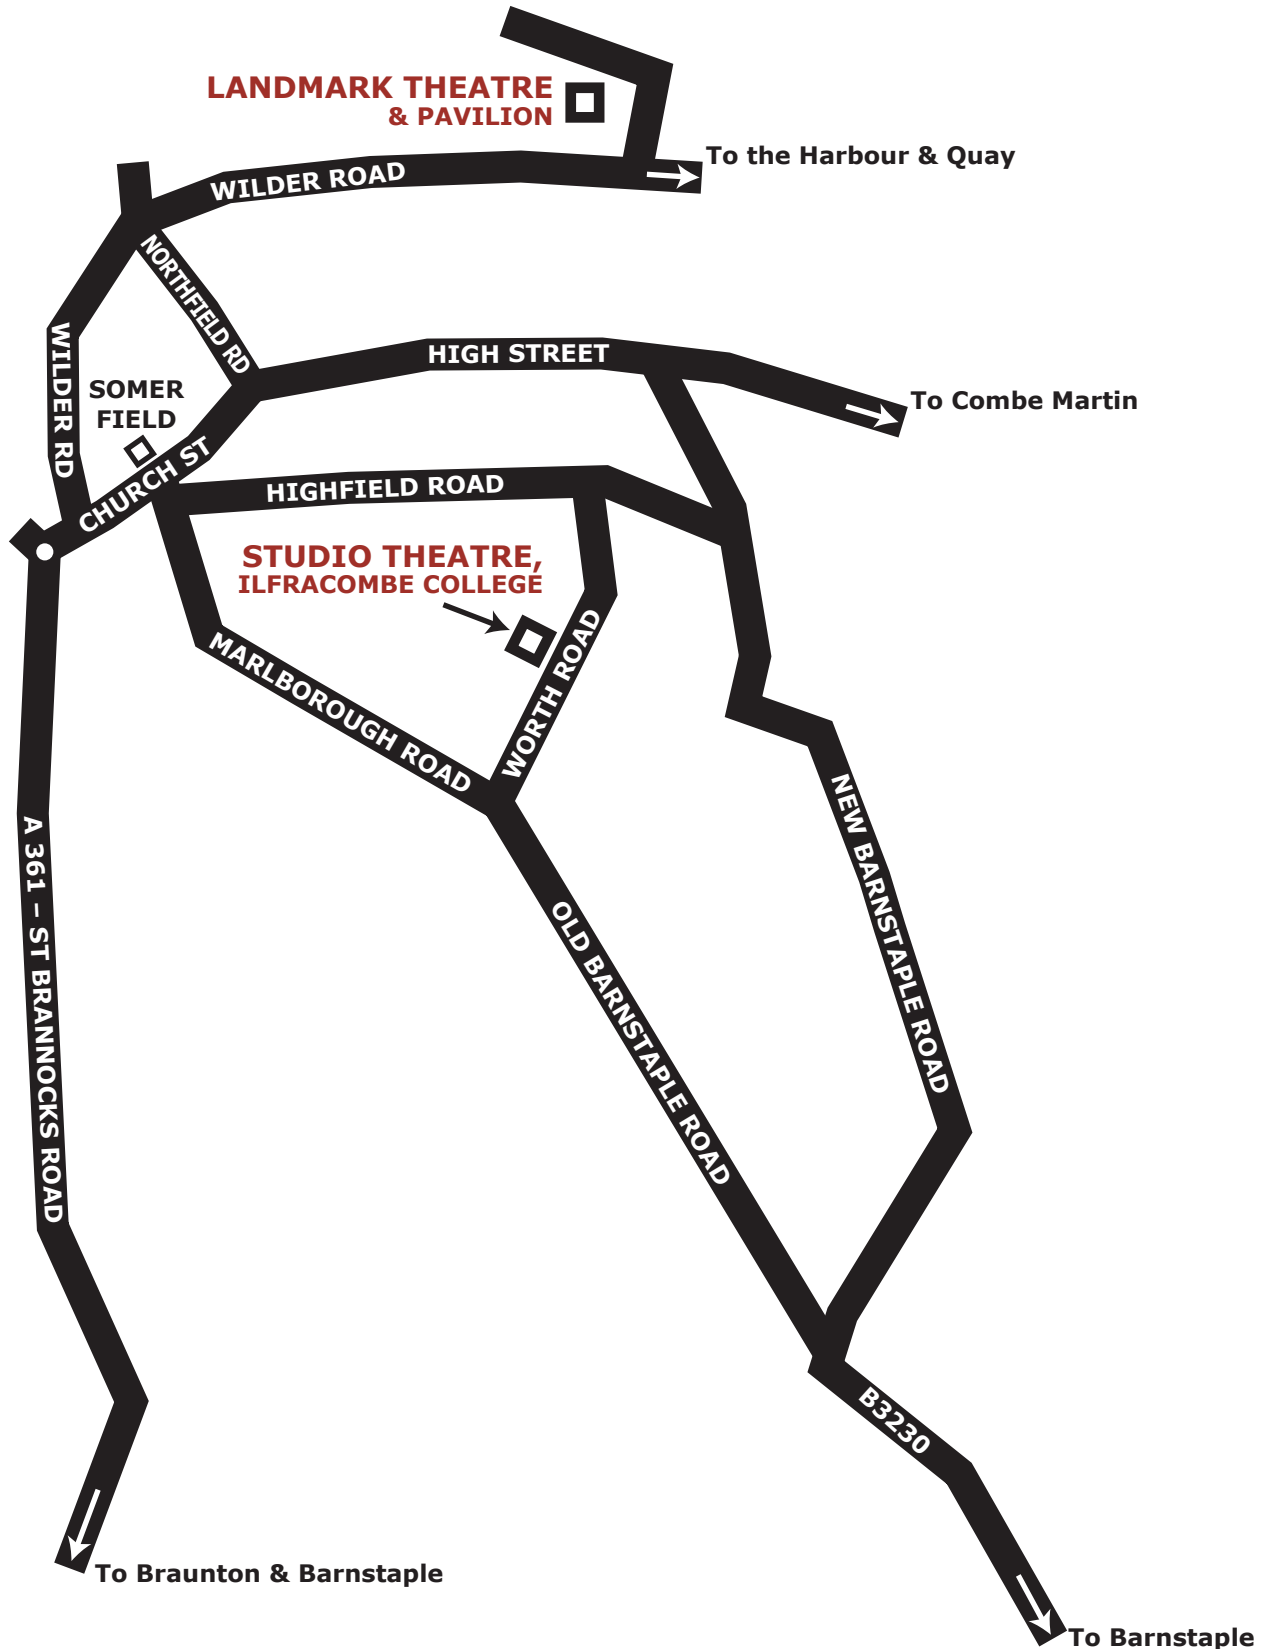

## Location Map

Studio Theatre stages productions at both Ilfracombe College and the Landmark Theatre. Please ensure you travel to the correct venue as shown on your ticket.

### Parking

Studio Theatre – free on street parking  
Landmark Theatre – pay and display